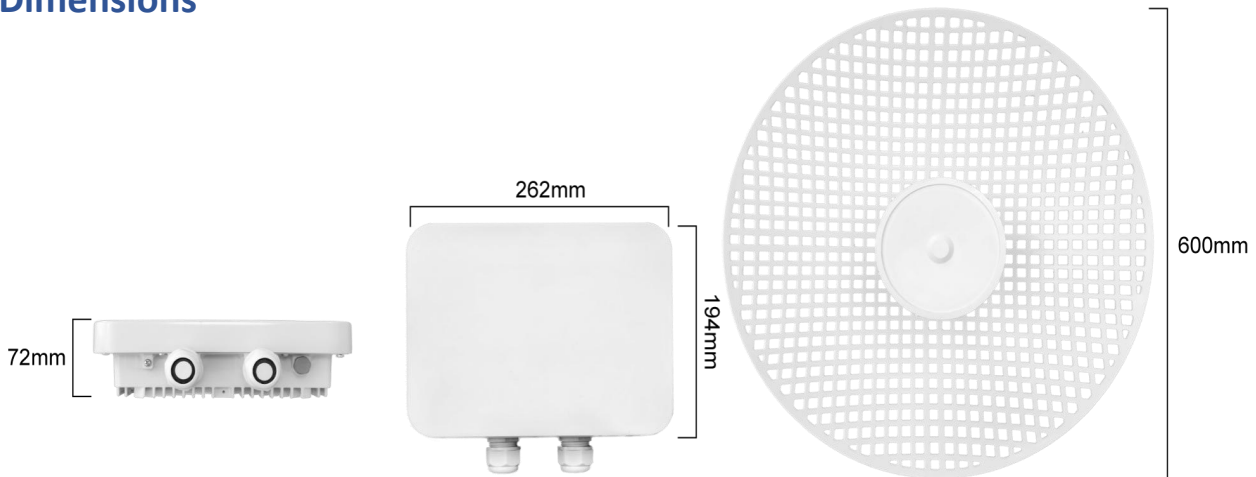

## Specification

HARDWARE	Shell	metal + PC
	Host size	262*194*72mm
	Net weight	3.75kg
	Installation	pole-mounted
	Waterproof	IP68
	Antenna size	Φ600mm
	Antenna Gain	29dBi
	Antenna type	built-in directional antenna
	Transmission distance	0~20km

## Dimensions