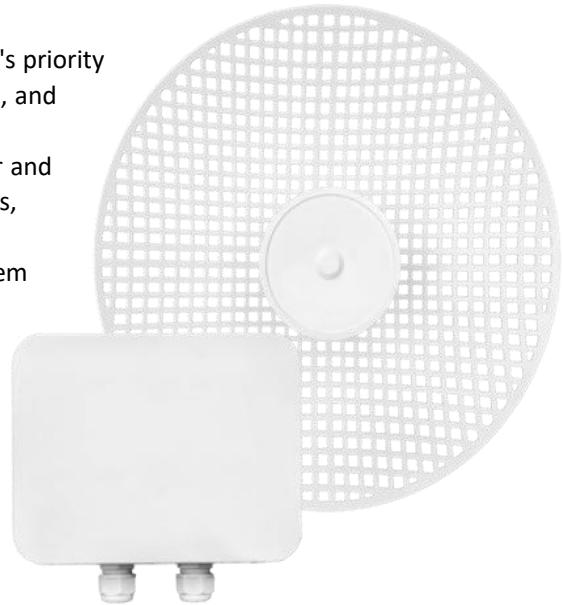

## MX5011B-DE29

#### Features

- Support IEEE 802.11a/n/ac standard
  - Maximum transfer rate 867Mbps
  - Support intelligent QoS function, realize voice, video, and text's priority transmission through powerful text recognition, priority setting, and priority scheduling functions to meet various business needs
  - The system supports dual firmware switching between master and backup version, automatic synchronization backup of both parts, automatic detect & switch system failures function to enhance equipment stability and realizing automatic recovery from system failures
  - Support web management, making equipment installation and maintenance more convenient
  - Support 802.3at Protocol (POE+)
  - Support pole-mounted, both horizontal and vertical
  - Support Gigabit Ethernet port, adapt to multiple types of network access
  - IP68 waterproof level is suitable for a variety of environments
- \*Wireless controller needs to be purchased separately

It can provide customers with a stable wireless signal transfer and ensure the good experience of stable, high-quality and convenient network services. It also incorporates several leading core achievements to make sure stable, reliable coverage and high-throughput performance in all scenes. Its structural design fully considers the applications in extreme industrial environments and is designed to meet the IP68 waterproof standard, making it an ideal choice for industrial-grade Wi-Fi coverage equipment.